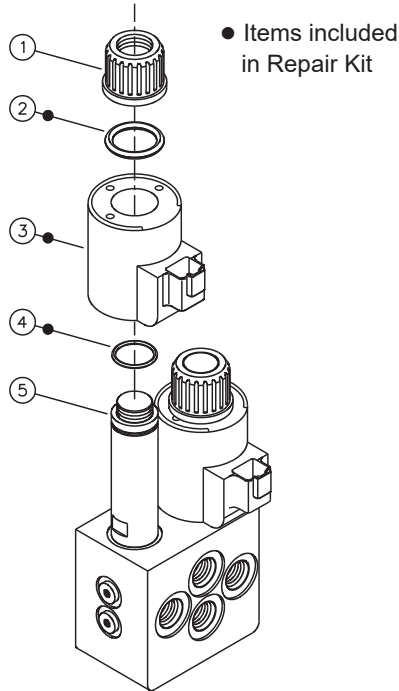

**NOTE:** Each kit contains items to replace one coil, dual EBV valves will use two kits.

### Coil Replacement Instructions

(Refer to Figure 1)

1. Remove plastic retainer nut (1).
2. Remove o-ring (2), coil (3) and o-ring (4) from solenoid tube (5).
3. Install new o-ring (4), new coil (3) and new o-ring (2) on solenoid tube (5).
4. Reinstall plastic retainer nut (1) and torque 4.5 N·m (40 lb-in).